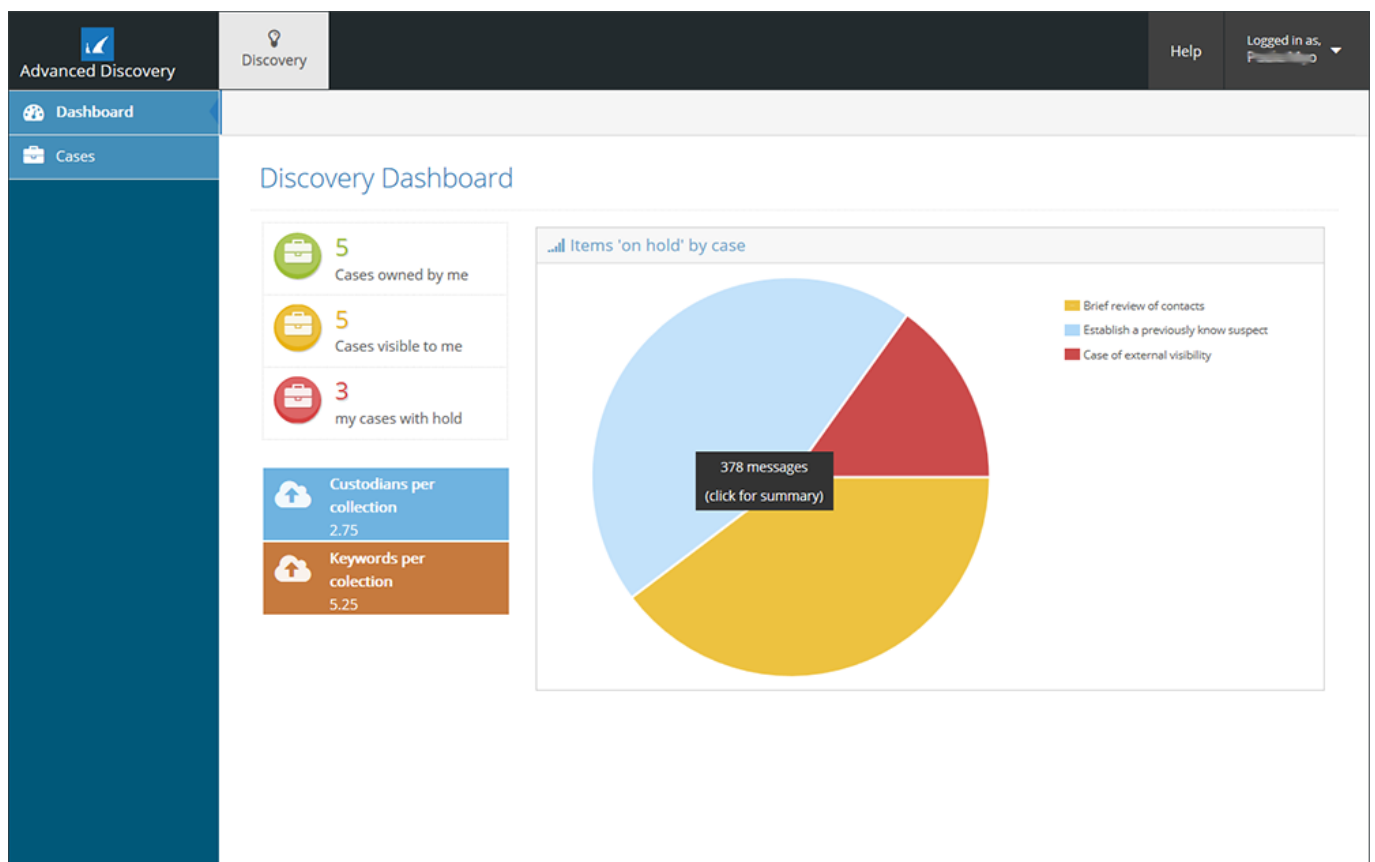

Barracuda Advanced Discovery Dashboard

<https://campus.barracuda.com/doc/43222383/>

This article refers to the Barracuda ArchiveOne Enterprise version 7.1. You must have access rights granted by your administrator to use Barracuda Advanced Discovery.

When you log in to Barracuda Advanced Discovery, the **Dashboard** displays:

The **Dashboard** page displays a summary of cases owned by or visible to you. Click on a segment in the pie chart to view a **Custodian Summary Report** for the related case.