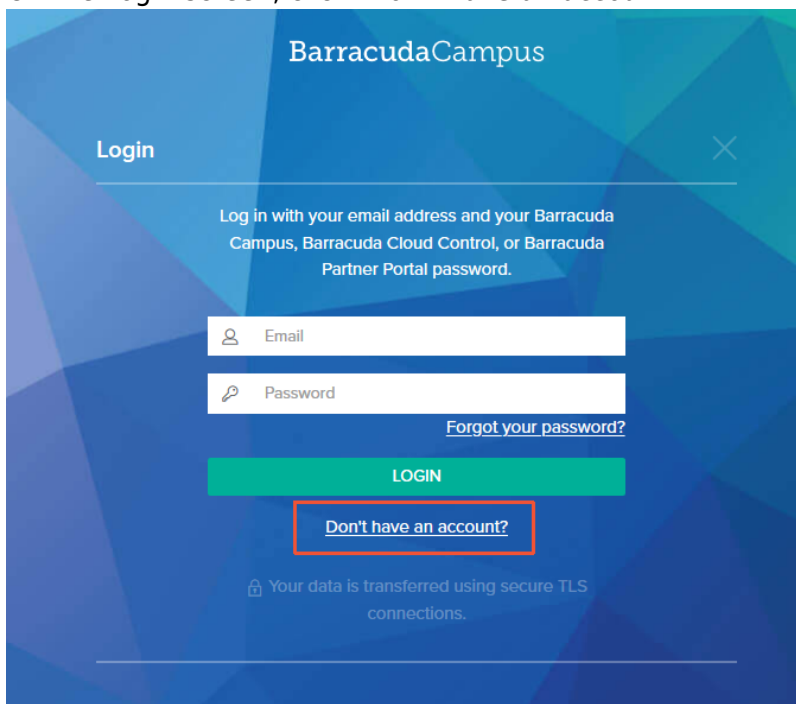

## Sign up for a Barracuda Campus account

1. Go to <https://campus.barracuda.com/>, and click "Login" in the top-right corner of the page.

2. On the Login screen, click "Don't have an account?"

3. Complete the registration information. Barracuda Campus recognizes your information and knows if you are a Barracuda Partner.