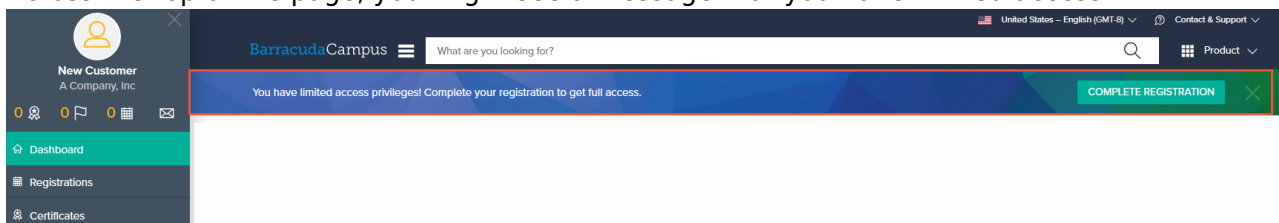

Sign up for a New Account

Complete Registration

Name

Email

Company *

 ✓

Country *

 ▼

Password * ?

Password Strength: **Very strong**

Repeat password *

 ✓

* fields are mandatory

CONFIRM AND LOGIN

1. Click "Confirm and Login". You are logged into Barracuda Campus. Across the top of the page, you might see a message that you have limited access.

1. Click "Complete Registration" and complete the requested Product and Contact Information:
   1. Select the *Product*.
   2. For *Last digits of your serial number*, enter numbers only. The serial number is also stated on your invoice, your appliance, or on the product admin interface.

Complete Your Registration

Product Information > Contact Information > Summary

Which Barracuda product do you use?

* fields are mandatory

Product *

 ▼

Last digits of your serial number *

BAR-XX- ✓ ?

PREVIOUS **NEXT**

1. Complete your registration.

Log into Barracuda Campus